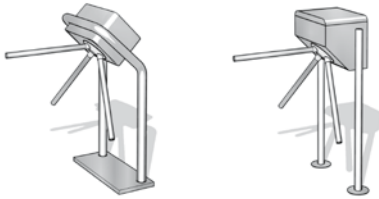

With matching swing door for people with reduced mobility

Kerberos tripod barriers

Five versions, multiple options

Kerberos TPB-E02

The classic among Kaba's tripod barriers, available with stylish rounded or straight base columns

Housing	stainless steel	
Base columns	stainless steel, rounded	optional: angular shape
Arms	stainless steel / aluminium	
Collapsible arms	optional	
Power-assisted drive	optional	
Outdoor installation	yes	

Kerberos TPB-S01/S03

Compact, slim and light, featuring stainless steel tube base columns and 2 housing versions

Housing	coated aluminium	
Base columns	stainless steel	
Arms	stainless steel	
Collapsible arms	optional	
Power-assisted drive	standard	
Outdoor installation	yes	